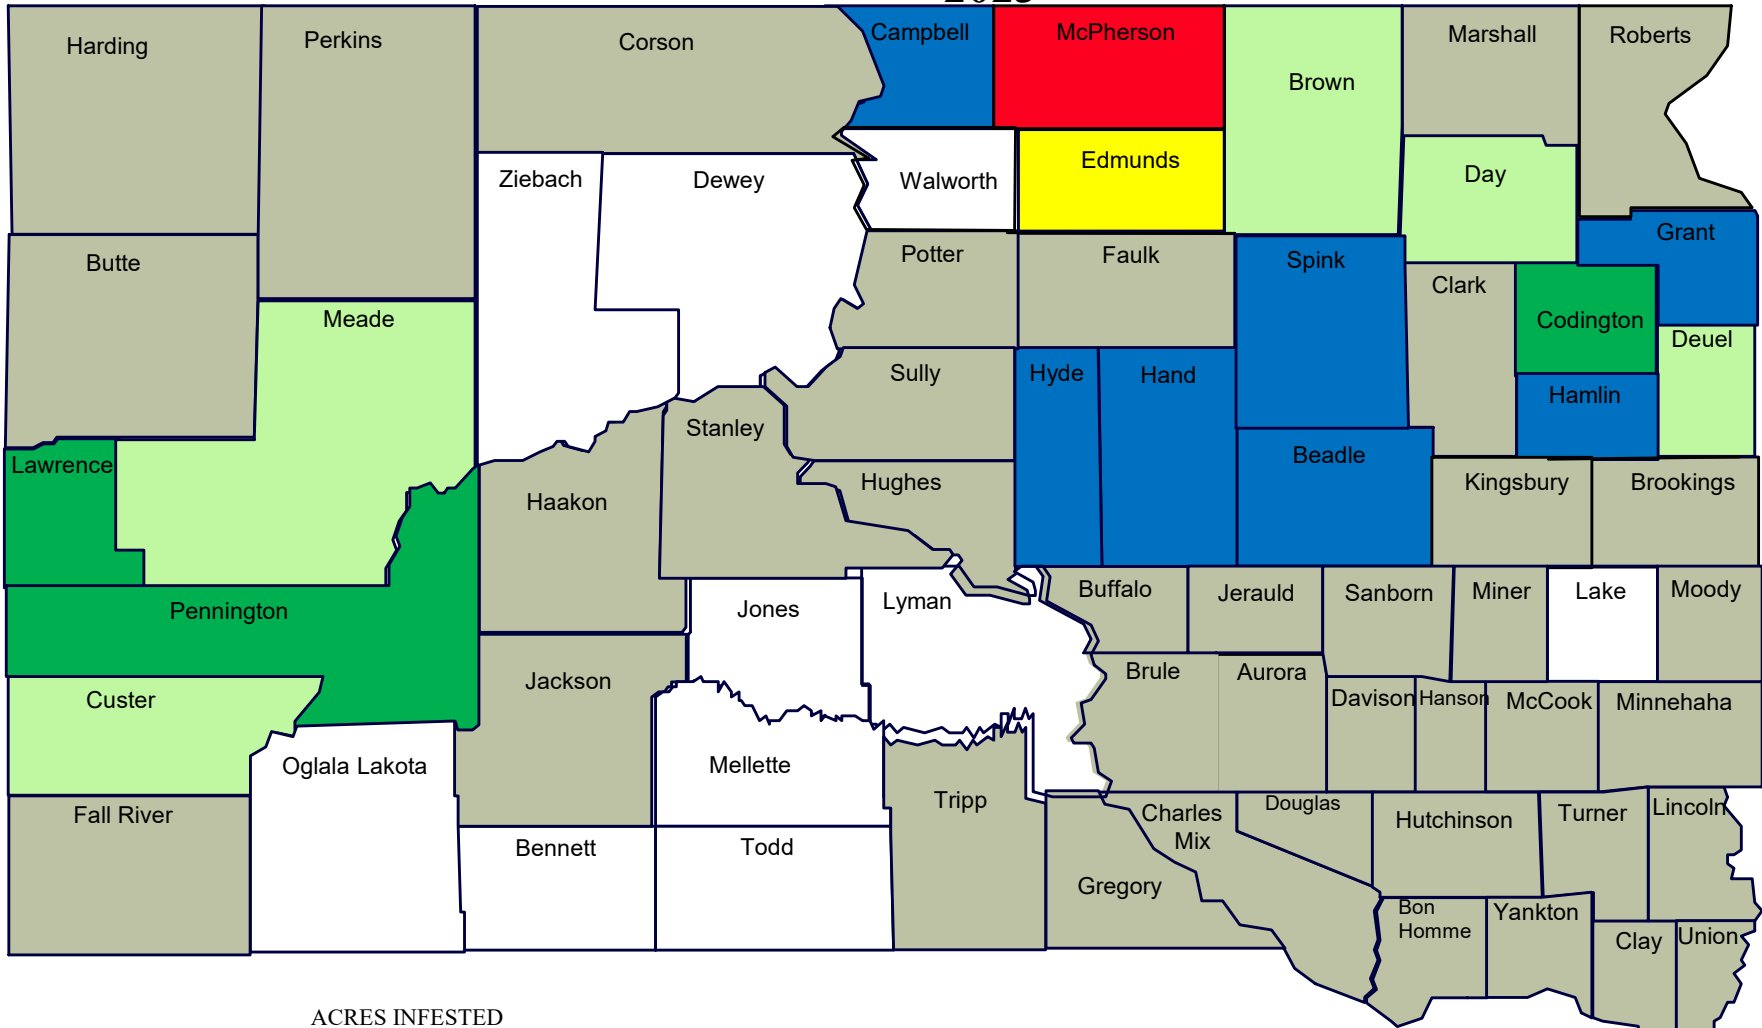

SOUTH DAKOTA

YELLOW TOADFLAX DISTRIBUTION

2023

FIGURES COMPILED BY SOUTH DAKOTA DEPARTMENT OF AGRICULTURE AND NATURAL RESOURCES AS REPORTED BY COUNTY WEED BOARDS